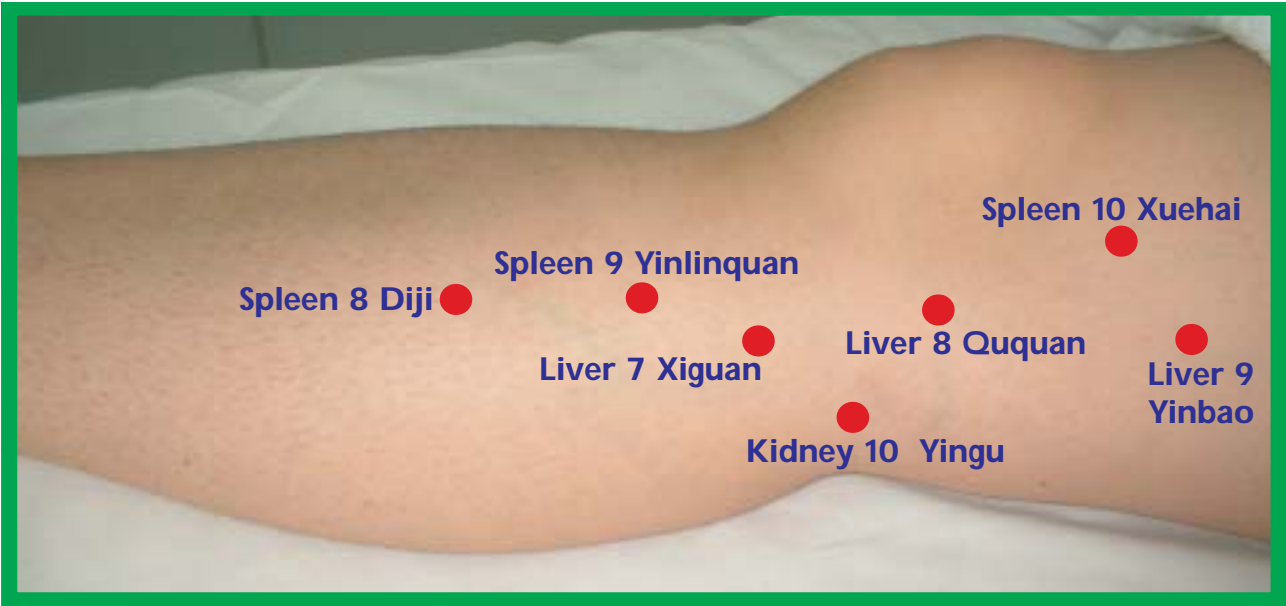

# **Essential Acupoints for the Bodyworker**

*Compiled by Damian Carey*

*Damian Carey is a Naturopath and Acupuncturist, practicing in Canberra, Australia.  
He can be contacted by phone on (02) 6288 1122  
or by email on [damian@lifegate.com.au](mailto:damian@lifegate.com.au)*

GV 14

GV 12

BI 13 Lung

BI 43

GV 11

BI 15 Heart

SI 11

Bottom edge of scapula  
midpoint of thoracic curve