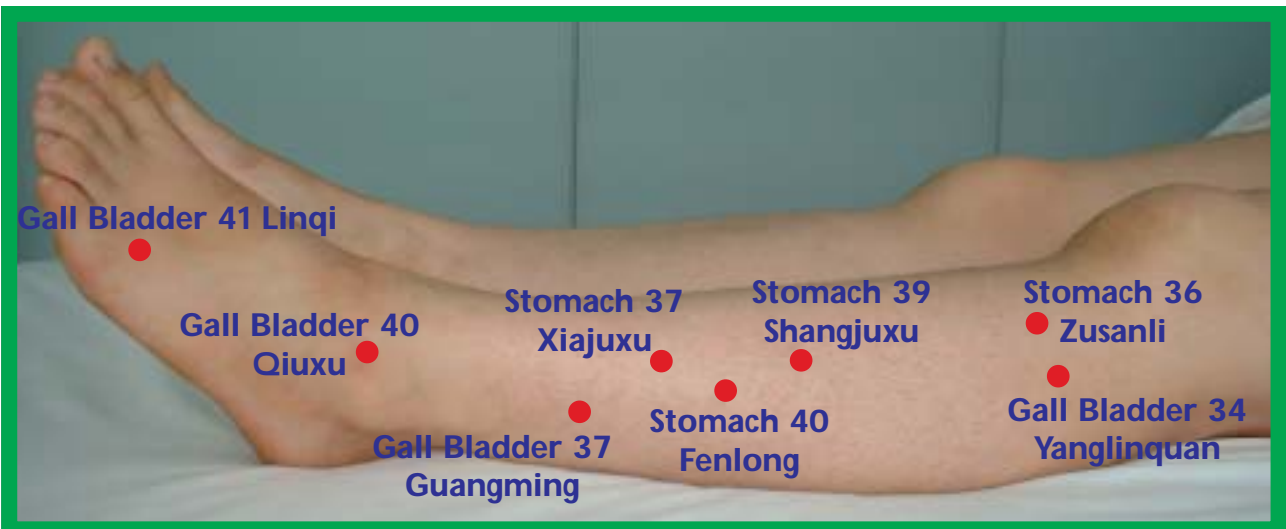

# **Essential Acupoints for the Bodyworker**

*Compiled by Damian Carey*

*Damian Carey is a Naturopath and Acupuncturist, practicing in Canberra, Australia.  
He can be contacted by phone on (02) 6288 1122  
or by email on [damian@lifegate.com.au](mailto:damian@lifegate.com.au)*

GV 14

GV 12

BI 13 Lung

BI 43

GV 11

BI 15 Heart

SI 11

Bottom edge of scapula  
midpoint of thoracic curve